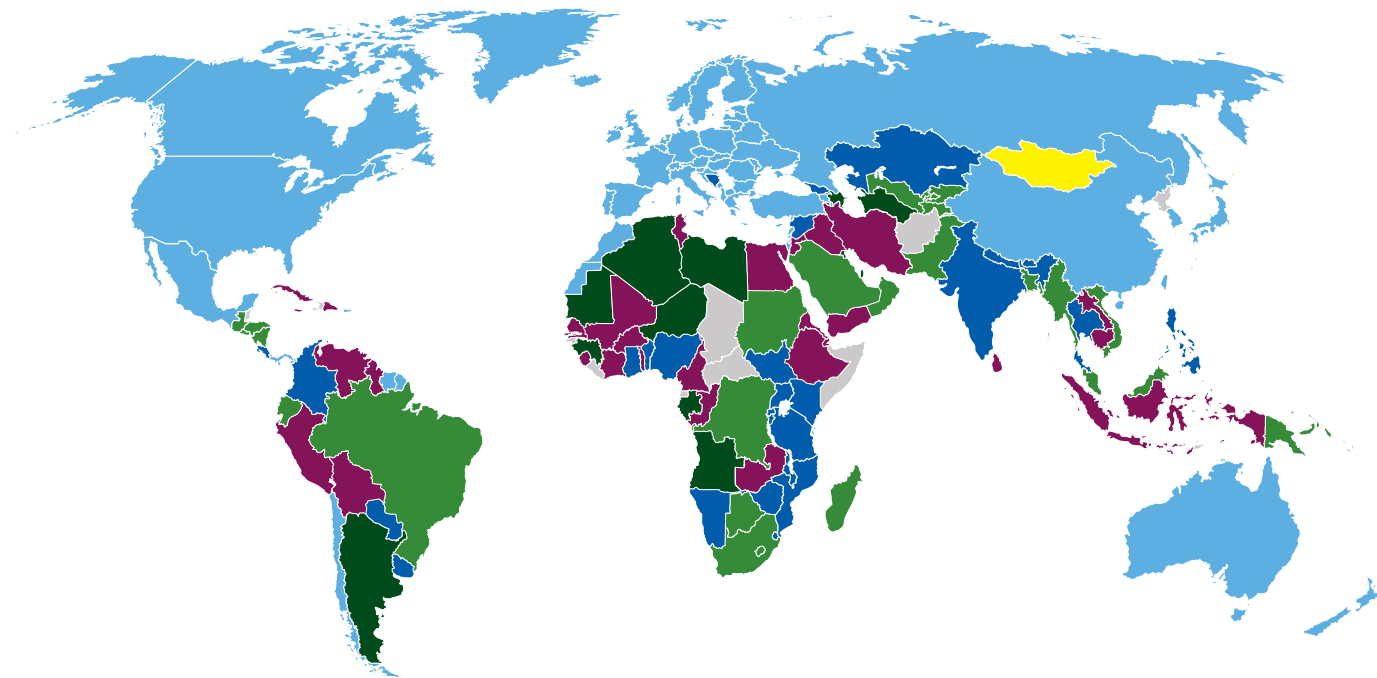

# FIG.38 MAXIMUM ON-ROAD DIESEL SULPHUR LIMITS

Source: Stratas Advisors, March 2020

Countries may apply lower limits for different grades, regions/cities, or based on average content.

Detailed information on limits and regulations can be found at [www.stratasadvisors.com](http://www.stratasadvisors.com).