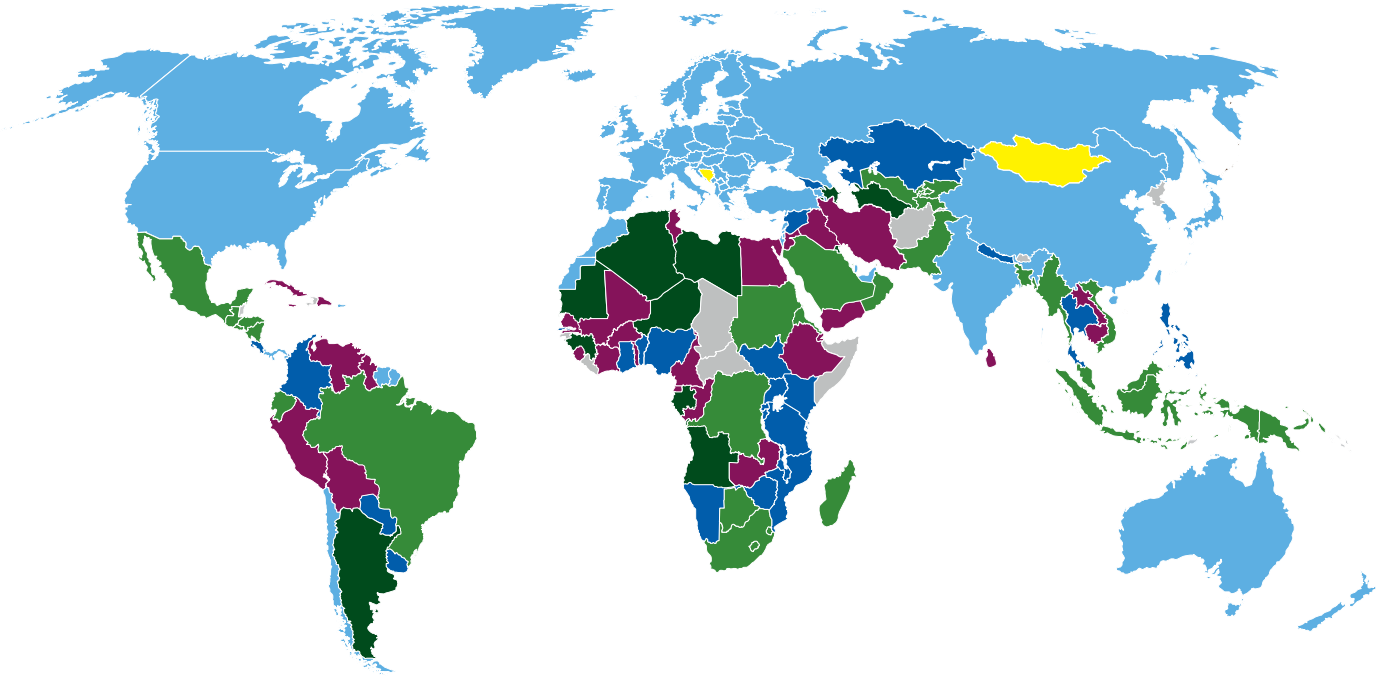

FIG.37 MAXIMUM ON-ROAD DIESEL SULPHUR LIMITS

Source: Stratas Advisors, March 2021

Countries may apply lower limits for different grades, regions/
cities, or based on average content.

Detailed information on limits and regulations can be found at
www.stratasadvisors.com.